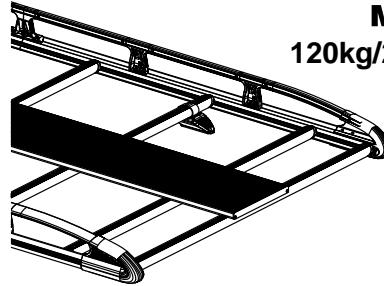

KWFI

KammPlattform

Instructions

Part No.	Weight (kg/lbs)
KW28	14.47 / 31.9
KW30	15.49 / 34.15
KW32	16.39 / 36.11

13mm

5mm

Max
120kg/264.55lbs

Kamm Platform