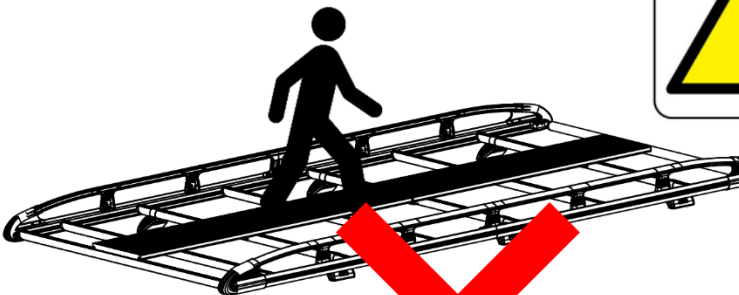

Part No.	Weight (kg/lbs)
KW28	14.47 / 31.9
KW30	15.49 / 34.15
KW32	16.39 / 36.11

13mm

5mm

Max
120kg/264.55lbs

Kamm Platform

PS123 x 1

PS122 x 1

MS234 x 1

PS113 x 1

KWXX x 1