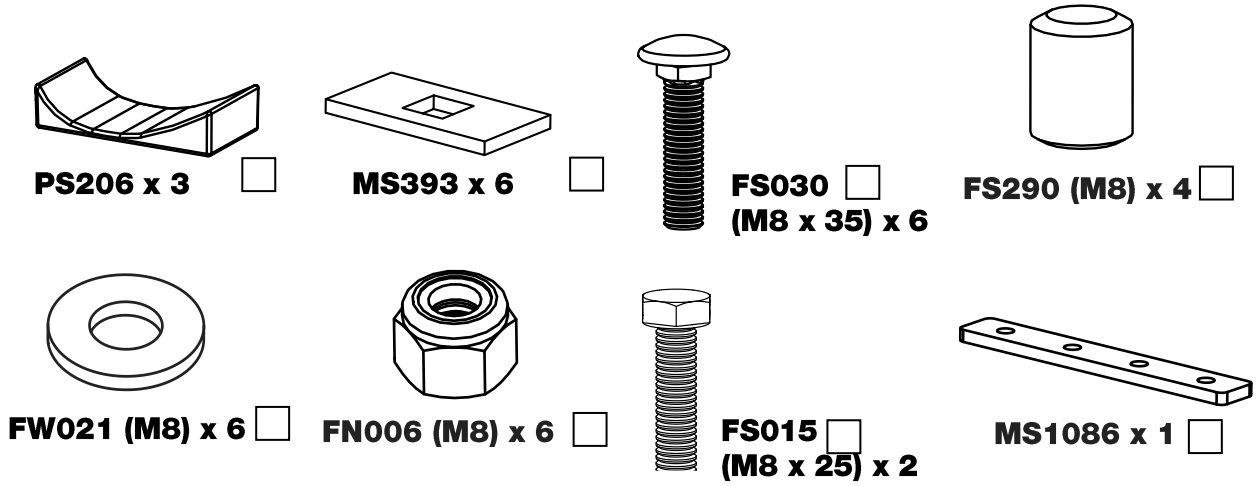

KWFI

KammPlattform

Instructions

Part No.	Weight (kg/lbs)
KW28	14.47 / 31.9
KW30	15.49 / 34.15
KW32	16.39 / 36.11

13mm

5mm

Max
120kg/264.55lbs

Kamm Platform

PS123 x 1

PS122 x 1

MS234 x 1

PS113 x 1

KWXX x 1

Fitting Kit

1.

2.