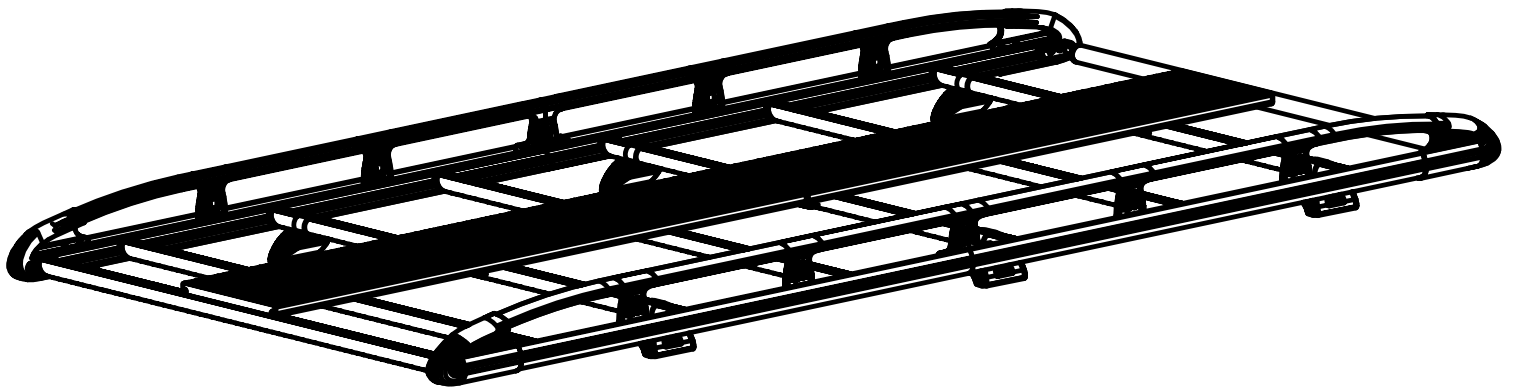

KWFI

KammPlattform

Instructions

Part No.	Weight (kg/lbs)
KW28	14.47 / 31.9
KW30	15.49 / 34.15
KW32	16.39 / 36.11

13mm

5mm

Max
120kg/264.55lbs

Kamm Platform

PS123 x 1

PS122 x 1

MS234 x 1

PS113 x 1

KWXX x 1

Fitting Kit

1.

2.